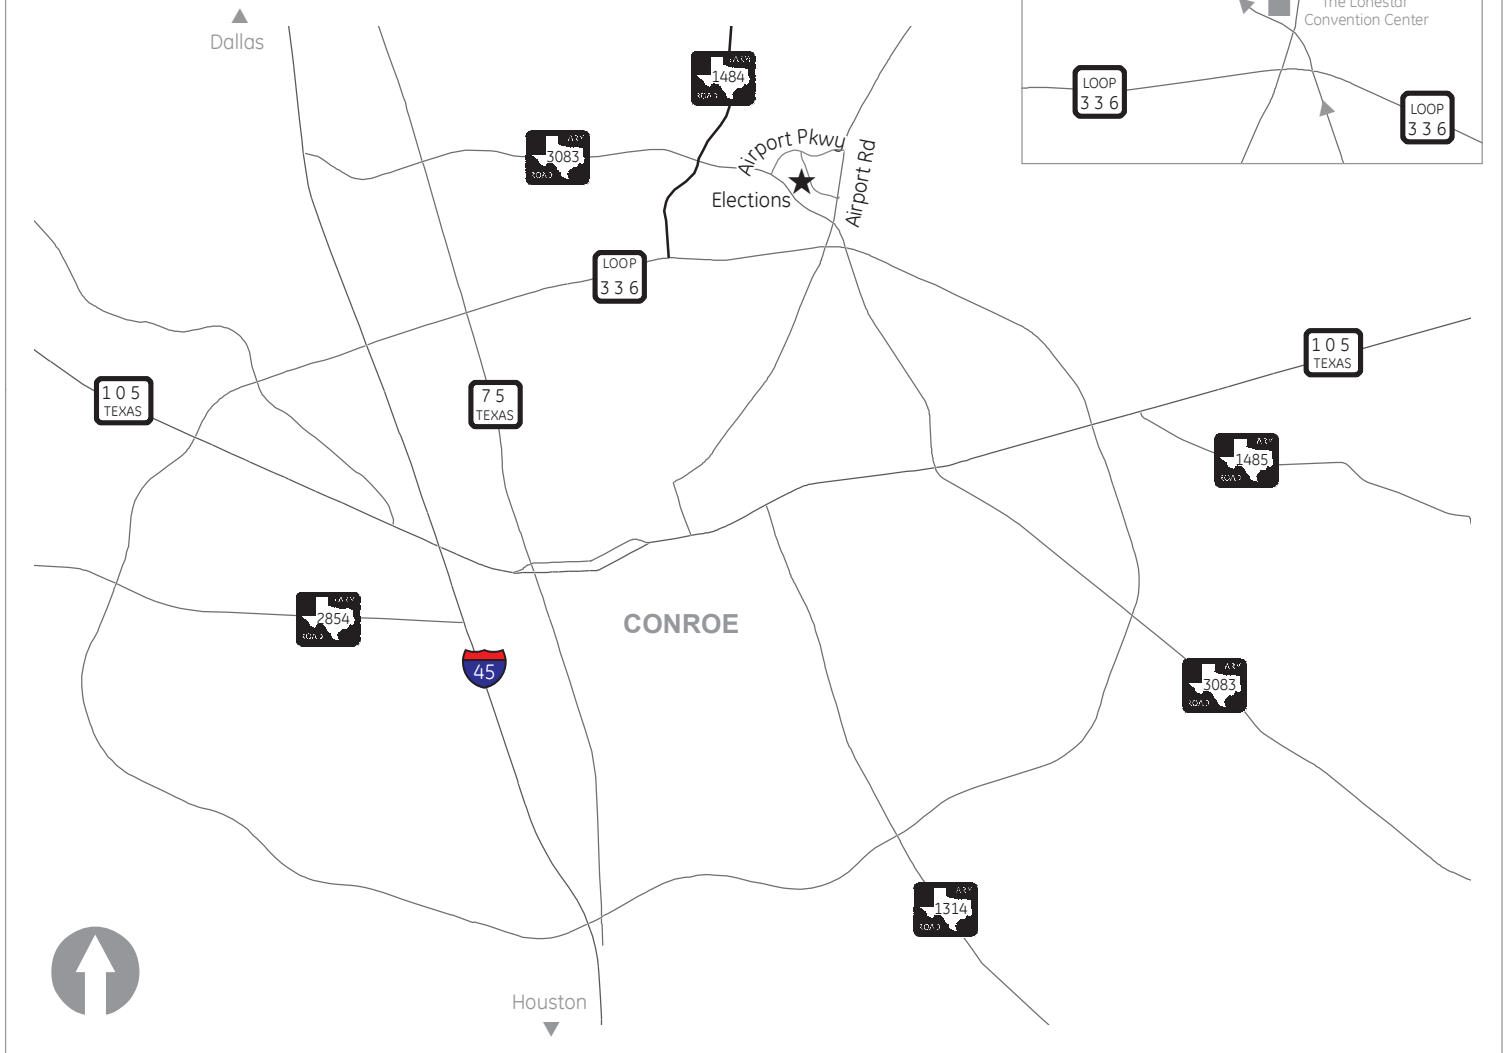

## ELECTIONS AND VOTER REGISTRATION

### Driving Directions

#### From I-45

- 1: Take EXIT #89, FM 3083 / Teas Nursery Road.
- 2: Go East approximately 2.8 miles to Airport Parkway and turn left (north).
- 3: Go to the gate marked P1 and turn right.
- 4: The Elections Building is the first building on the right, just past the Friendship Garden.

#### From SH 105 East

- 1: Go north on N Loop 336 E to FM 3083 and turn right (north).
- 2: Turn right (north) at the light at Airport Road.
- 3: Go to the gate marked C1 and turn left.
- 4: The Elections Building is the second building on the left, just past the Lone Star Convention Center.